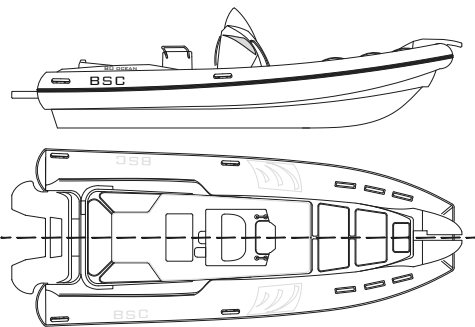

BSC 80

length	↔	7,88 mt
width	↑↓	3,10 mt
n. people	🧑	max 18
tube diam.	⊗	62 cm
compartments	📦	n.5
weight	🧑	1290 kg
max power	HP_{max}	225 Kw 300 cv
foot	Foot	1 XL / 2 L
fuel	🛢️	250 Lt

STANDARD EQUIPMENT

- Fiberglass prow
- Bow storage with sun deck
- Close-cell cushion
- Console complete
- Console front seat
- Foot rest
- Stern seat backrest
- Stern table / Stern sunbed
- Rear Locker
- Rear fiberglass plateform
- Tow and mooring hooks
- Water tank
- Stern shower system complete
- SS sink
- Waste tank 35 L
- Waste level
- Fuel tank inox
- Blower
- Bilge pump automatic
- Electric panel
- Complete electrical wiring
- Battery switch
- USB socket
- Electric inflator
- Ladder
- Repair kit

CABINE

- Electric WC
- 12 volt shore power
- Shower
- Mirror
- Floor grating
- Lights

OPTIONAL

STEERING

- Hydraulic steering seastar

WINCHES

- Electric winch+anchor with 50 mt - chain
- Winch remote control
- Wireless winch control

ROLL BAR AND BIMINI

- SS roll bar CLASSIC - bimini black microperforated
- SS roll bar CLASSIC - bimini taupe
- BLACK SS roll bar - bimini black microperforated
- Roll bar vtr - bimini black microperforated
- Extension bimini roll bar black microperforated
- Extension bimini roll bar taupe

LIGHTS

- SS led roll bar navigation lights and horn
- Console navigation lights
- Courtesy lights

COATING

- Full synthétique coating
- Full teak
- Teak stern
- Teak fiberglass prow

COVERS

- Console cover
- console and skipper seat cover
- Backrest cover
- Boat cover
- Transport cover

INSTRUMENTS

- Stereo CLARION 4 speakers 6,5"/100W + USB + bluetooth
- Stereo JL entry level Plus 4 speakers M3650 + USB + bluetooth + subwoofer + amplif. M300
- Axiom 7" R.V. wifi touch fishfinder 600w
- Navionics Mediterranean navigation card

OTHER ACCESSORIES