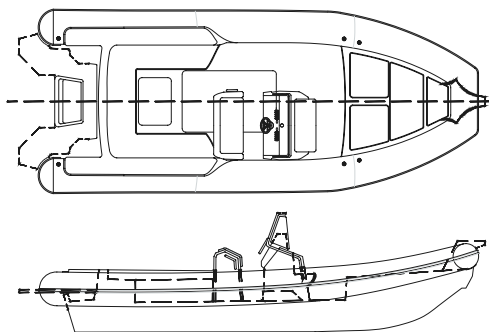

BSC 78

length	↔	CE 7,38 mt FT 7,90 mt
width	↑↓	3,15 mt
n. people	👤	max 20
tube diam.	⊗	62 cm
compartments	📦	n.5
weight	📦	1062 kg
max power	HP _{max}	225Kw 300 cv
foot	Foot	1 XL / 2 L
fuel	🛢️	310 Lt

VERSIONS

Classic
Sport
Elegance

STANDARD EQUIPMENT

- Fiberglass prow
- Bow storage with sun deck
- Close-cell cushion
- Console complete
- Consol front seat
- Foot rest
- Stern seat backrest
- Cover skipper seat
- Stern table / Stern sunbed
- Rear fiberglass platform
- Tow and mooring hooks
- Water tank
- Stern shower system complete
- SS fuel tank
- Blower
- Bilge pump
- Electric panel
- Complete electrical wiring
- Battery switch
- USB socket
- Electric Inflator
- Ladder
- Repair kit

OPTIONAL

STEERING

- Hydraulic steering seastar

WINCHES

- Electric winch + anchor with 50 mt chain
- Extra for anchor inox 316

ROLL BAR AND BIMINI

- SS roll bar CLASSIC - bimini black microperforated
- SS roll bar CLASSIC - bimini taupe
- BLACK SS roll bar - bimini black microperforated
- SS roll bar SPORT - bimini black microperforated
- SS roll bar SPORT - bimini taupe
- Extension bimini roll bar - black microperforated
- Extension bimini roll bar - taupe
- Assisted stern bimini
- Bimini 4 steel poles - black microperforated