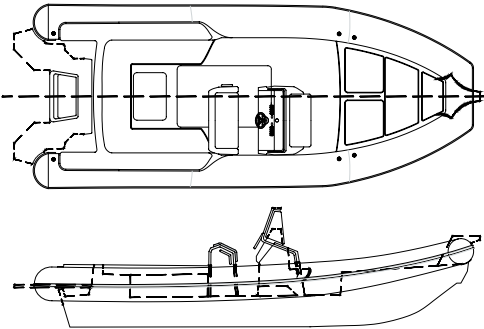

BSC 78

length	↔	CE 7,38 mt FT 7,90 mt
width	↑↓	3,15 mt
n. people	👤	max 20
tube diam.	⊗	62 cm
compartments	📦	n.5
weight	📖	1062 kg
max power	HP _{max}	225Kw 300 cv
foot	Foot	1 XL / 2 L
fuel	🛢️	310 Lt

VERSIONS

Classic
Sport
Elegance

STANDARD EQUIPMENT

Fiberglass prow
Bow storage with sun deck
Close-cell cushion
Console complete
Console front seat
Foot rest
Stern seat backrest
Cover skipper seat
Stern table / Stern sunbed
Rear fiberglass platform
Tow and mooring hooks
Water tank
Stern shower system complete
SS fuel tank
Blower
Bilge pump
Electric panel
Complete electrical wiring
Battery switch
USB socket
Electric inflator
Ladder
Repair kit

OPTIONAL

Electric winch + anchor with 50 mt chain
Extra for anchor inox 316
Hydraulic steering seastar
SS roll bar CLASSIC bimini black microperforated
SS roll bar CLASSIC bimini sunbrella taupe
SS roll bar SPORT with bimini black microperforated
SS roll bar SPORT with bimini sunbrella taupe
Extension bimini black microperforated
Extension bimini sunbrella taupe
Bimini inox without roll bar black microperforated
Bimini with double spring black microperforated
Bimini 4 steel poles black microperforated
Led SS roll bar navigation lights and horn
Console navigation lights
Stern sundeck extension
Sink with stainless steel
Electric fridge
Carging system from doc
Boat cover
Transport cover
Console cover
Backrest cover
Sundeck extension CHARTER
Shower CHARTER
Ski pole
Courtesy lights
Complete synthétique coating
Prow and stern synthétique coating
Teak full
Teak stern
Teak fiberglass prow
Lifting sling
Stereo Raymarine RMX2
Stereo JL entry level
Axiom 7" R.V. wifi touch fishfinder 600 W
Axiom 9" R.V. wifi touch fishfinder 600 W
Navionics