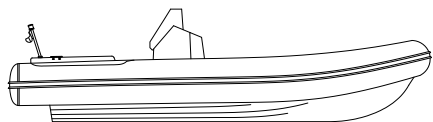

BSC 57

length	↔	5,71 mt
width	↑↓	2,45 mt
n. people	👤	max 10
tube diam.	⊗	56 cm
compartments	📦	n.5
weight	📦	520 kg
max power	HP_{max}	107 Kw 145 cv
foot	Foot	1 L
fuel	🛢️	90/160 Lt

STANDARD EQUIPMENT

- Fiberglass prow
- Steering system
- Bow storage with sun deck
- Close-cell cushion
- Console complete
- Console front seat
- Folding stern seat backrest
- Rear fiberglass platform
- Tow and mooring hooks
- Water tank
- Bilge pump
- Electric panel
- Complete electrical wiring
- Inflator
- Ladder
- Repair kit

OPTIONAL

- Polyethylene tank 90 LT
- SS tank 160 LT
- Hydraulic steering Seastar
- SS roll bar CLASSIC with bimini black microperforated
- Bimini with arches
- Extension bimini black microperforated
- Led SS roll bar navigation lights and horn
- Shower
- Console navigation lights
- Boat cover
- Console cover
- Lifting sling
- Complete synthétique coating
- Electric inflator
- Axiom 7" R.V. wifi touch fishfinder 600 W
- Navionics

VERSIONS

Classic
Sport