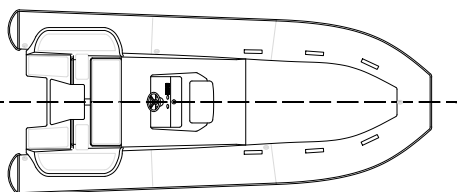

BSC 57

length	↔	5,71 mt
width	↑↓	2,45 mt
n. people	👤	max 10
tube diam.	⊗	56 cm
compartments	📦	n.5
weight	📦	520 kg
max power	HP_{max}	107 Kw 145 cv
foot	Foot	1 L
fuel	🛢️	90/160 Lt

STANDARD EQUIPMENT

- Fiberglass prow
- Steering system
- Bow storage with sun deck
- Close-cell cushion
- Console complete
- Console front seat
- Folding stern seat backrest
- Rear fiberglass platform
- Tow and mooring hooks
- Water tank
- Bilge pump
- Electric panel
- Complete electrical wiring
- Inflator
- Ladder
- Repair kit

OPTIONAL

- Polyethylene tank 90 LT
- SS tank 160 LT
- Hydraulic steering Seastar
- SS roll bar CLASSIC with bimini black microperforated
- Bimini with arches
- Extension bimini black microperforated
- Led SS roll bar navigation lights and horn
- Shower
- Console navigation lights
- Boat cover
- Console cover
- Lifting sling
- Complete synthétique coating
- Electric inflator
- Axiom 7" R.V. wifi touch fishfinder 600 W
- Navionics

VERSIONS

Classic
Sport