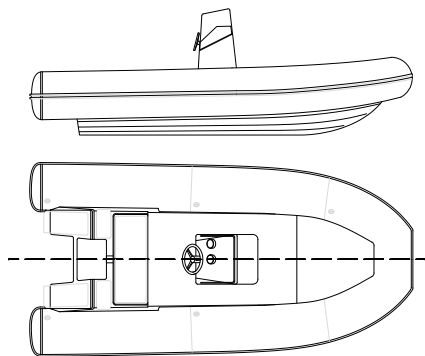

BSC 46

length		4,59 mt
width		2,30 mt
n. people		max 8
tube diam.		56 cm
compartments		n.5
weight		330 kg
max power		49 Kw 60 cv
foot		1 L
fuel		60 Lt

VERSIONS

Classic
Sport

STANDARD EQUIPMENT

- Fiberglass prow
- Steering system
- Bow storage with sun deck
- Close-cell cushion
- Console complete
- Console front seat
- Stern seat backrest
- Rear fiberglass platform
- Tow and mooring hooks
- Water tank
- Bilge pump
- Electric panel
- Complete electrical wiring
- Inflator
- Ladder
- Repair kit

OPTIONAL

- Fuel tank inox
- Shower
- SS roll bar CLASSIC with bimini black microperforated
- SS led roll bar navigation lights and horn
- Console navigation lights
- Bow sunbed extension
- Console cover
- Boat cover
- Electric inflator
- Bimini with arches
- Reflex complete