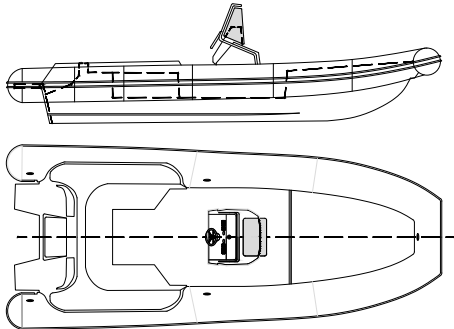

BSC 65

length	↔	CE 6,65 mt FT 6,85 mt
width	↑↓	2,80 mt
n. people	👤	max 12
tube diam.	⊗	58 cm
compartments	📦	n.5
weight	📦	793 kg
max power	HP _{max}	148 Kw
foot	Foot	1 XL
fuel	🛢️	140 Lt

VERSIONS

Classic
Sport
Elegance

STANDARD EQUIPMENT

Fiberglass prow
Bow storage with sun deck
Close-cell cushion
Console complete
Console front seat
Stern seat backrest
Cover skipper seat
Stern table / Stern sunbed
Rear fiberglass platform
Tow and mooring hooks
Water tank
SS fuel tank
Blower
Bilge pump
Electric panel
Complete electrical wiring
Battery switch
USB socket
Inflator
Ladder
Repair kit

OPTIONAL

Electric winch + anchor with 25 mt chain
Extra for anchor inox 316
Hydraulic steering seastar
SS roll bar CLASSIC bimini black microperforated
SS roll bar CLASSIC bimini sunbrella taupe
SS roll bar SPORT with bimini black microperforated
SS roll bar SPORT with bimini sunbrella taupe
Extension bimini black microperforated
Extension bimini sunbrella taupe
Bimini inox without roll bar black microperforated
Bimini with double spring black microperforated
Led SS roll bar navigation lights and horn
Console navigation lights
Electric fridge
Boat cover
Transport cover
Console cover
Backrest cover
Sundeck extension CHARTER
Ski pole
Shower
Shower CHARTER
Courtesy lights
Complete synthétique coating
Prow and stern synthétique coating
Teak full
Teak stern
Teak fiberglass prow
Electric inflator
Lifting sling
Stereo Raymarine RMX2
Axiom 7" R.V. wifi touch fishfinder 600 W
Navionics